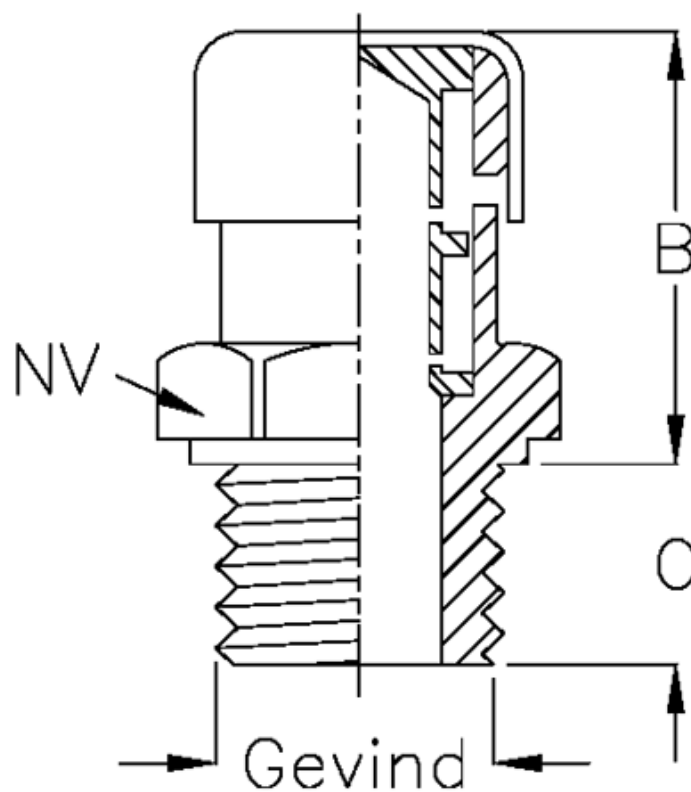

# Data Sheet

Article number: 21300400

Description: Breather plug w/labyrinth  
Type 30A G 1/4

## Measures

B = 20

C = 9

NV = 17

Thread = 1/4 GAS